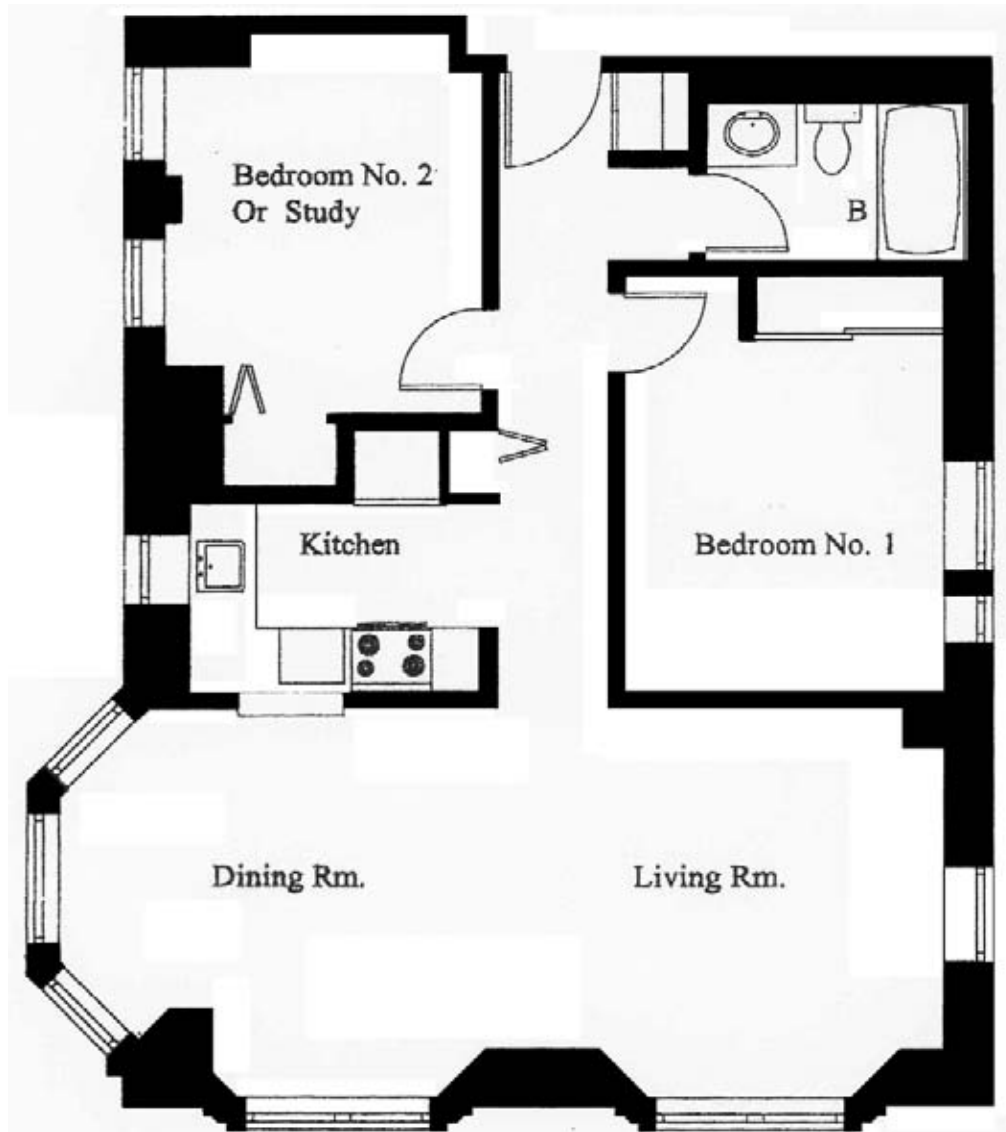

LINCOLNSHIRE

R E S I D E N C E S

20 Charles Street, Boston, Massachusetts

Unit 02

Two Bedroom, Facing Charles
797 Square Feet

Features include central air conditioning, hardwood floors.
Each unit comes with one deeded storage space in the basement.
Conference room, laundry facilities, bike and stroller storage in common areas.